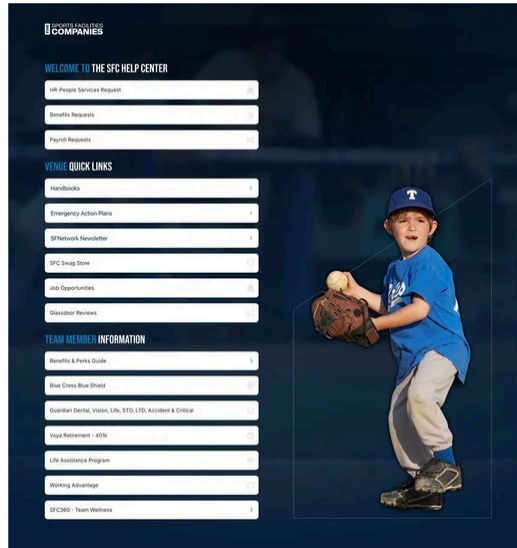

The **Mobile Dugout** is the on-the-go version of SFC's Dugout hub, giving team members quick access to key resources like the **SFC Help Center**, **Team Member Handbook**, state-specific handbooks, **Emergency Action Plans**, and the latest **Benefits** and **Perks Guides**, plus other wellness and HR tools in one place! Click the link below or find on your Paylocity under Resources link.

[Click Here!](#)

Featured Story

Welcoming RCI Sports Management & Spirit Golf to the SFC Family!